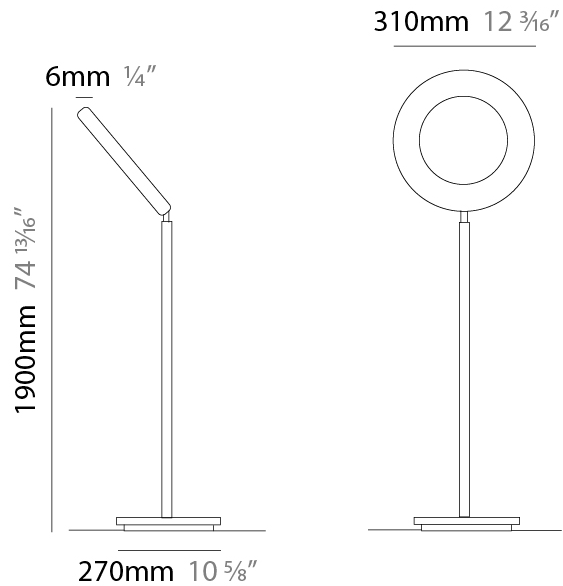

PROJECT	_____
TYPE	_____
SPECIFIER	_____
QUANTITY	_____
DATE	_____

VERA PORTABLE

D44008- _____ - _____
base number   Color   Finish
                         Temperature   Options

1. To build a product code in our configurator select the specify button on the base model # product page
2. To build a manual product code on this datasheet choose from the options listed below in blue font and add the suffix to the base model #

GENERAL

Series: Vera
Brand: Icone
Division: Design
Mounting Type: Portable
Mounting Location: Floor
Subcategory: Ambient

PHYSICAL

Shape: Round
Diameter (mm): 310
Diameter (in): 12 ³/₁₆
Height (mm): 1900
Height (in): 74 ¹³/₁₆
Light Distribution: Direct / Indirect
Fixture Finish: [ALU / BLK / WHI](#)
Fixture Material: Aluminum
Upon Request: Bolt Down

ELECTRICAL

Lamp Type: LED
Total Output Wattage (W): 25.2
Dimming: Electronic Low Voltage Dimming
Driver Location: Inline Transformer Plug
Input Voltage (V): 120
Constant Current (MA): 700

LED

Color Temperature (°K): [2700 / 3000](#)
Nominal Lumen (lm): 3897
CRI: >90 CRI
Lamp Life (hrs): 50000

OPTICAL

RATINGS AND CERTIFICATIONS

Certified By: Certified for North American Standards
IP rating: IP20