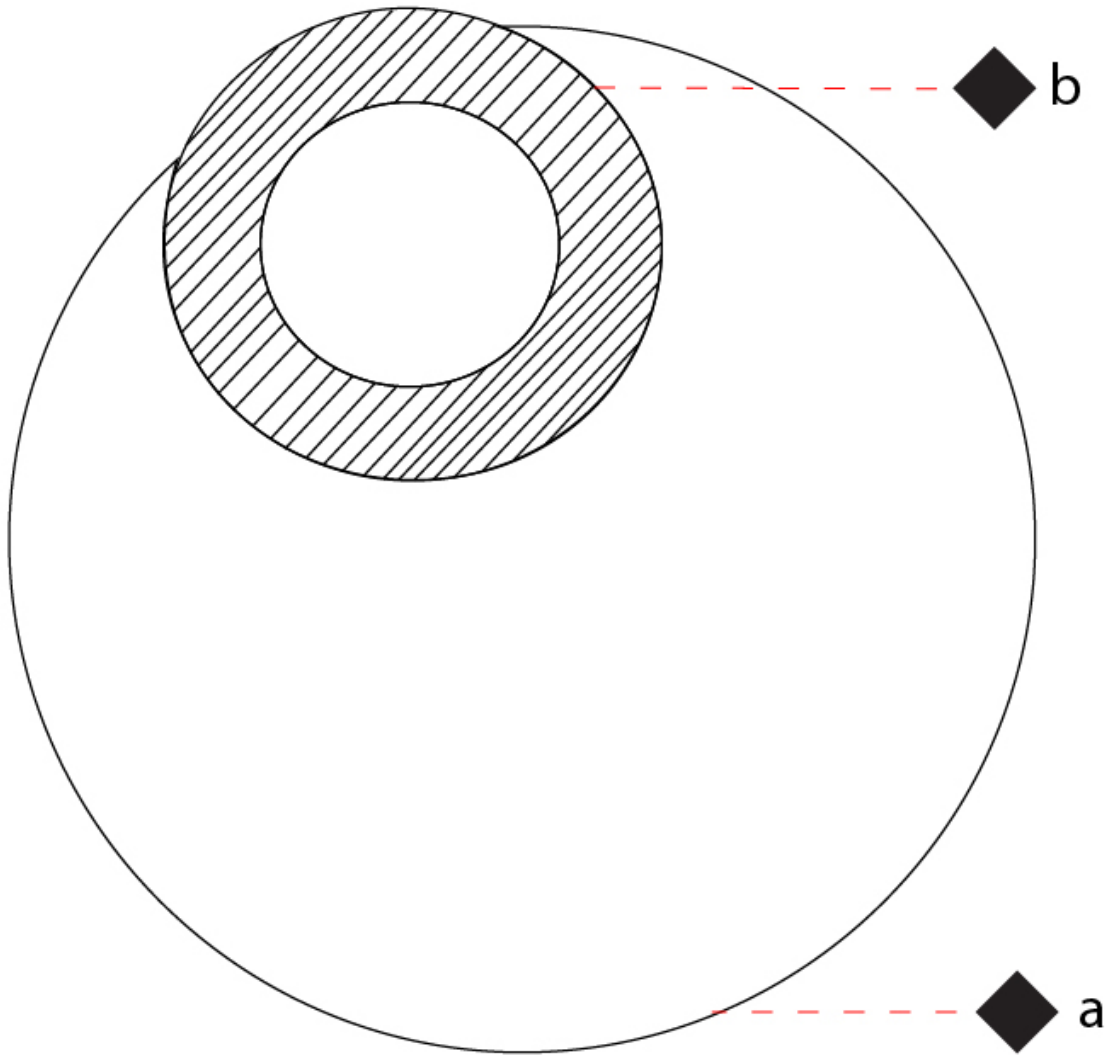

D42067-

PROJECT	_____
TYPE	_____
SPECIFIER	_____
QUANTITY	_____
DATE	_____