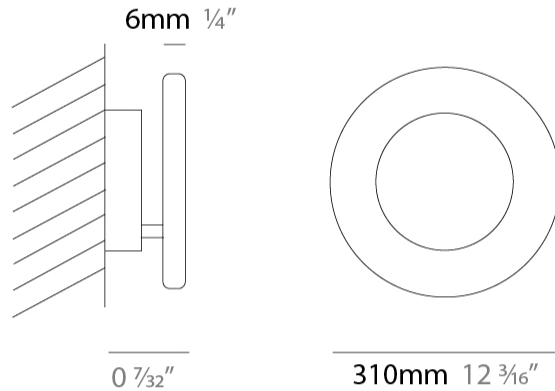

VERA SURFACE

D42065- -

base number   Color   Finish
Temperature   Options

1. To build a product code in our configurator select the specify button on the base model # product page
2. To build a manual product code on this datasheet choose from the options listed below in blue font and add the suffix to the base model #

GENERAL

Series: Vera
Brand: Icone
Division: Design
Mounting Type: Surface
Mounting Location: Wall / Ceiling
Subcategory: Wall Effect

PHYSICAL

Shape: Round
Diameter (mm): 310
Diameter (in): 12 ³/₁₆
Height (mm): 310
Depth (mm): 70
Height (in): 12 ³/₁₆
Depth (in): 2 ⁷/₁₆
Extension (mm): 360
Extension (in): 14 ³/₁₆
Light Distribution: Direct / Indirect
Fixture Finish: GLF_WHI / GLF_RUS / CLF_BLK / WHI_ALU / WHI_COP / WHI_WHI / WHI_BRA / WHI_RUS / WHI_BLK
Fixture Material: Aluminum

ELECTRICAL

Lamp Type: LED
Total Output Wattage (W): 25.2
Dimming: Non-Dimmable / 0-10V Dimming
Driver Included: Yes
Driver Location: Integrated
Driver Type: Constant Current - 120-277Vac
Driver Class: Class 2
Input Voltage (V): 120 - 277
Constant Current (MA): 700
Upon Request: 0-10Vdc Dimming

LED

Color Temperature (°K): 2700 / 3000
Nominal Lumen (lm): 3897
CRI: >90 CRI
Lamp Life (hrs): 50000

OPTICAL

RATINGS AND CERTIFICATIONS

Certified By: Certified for North American Standards
IP rating: IP20